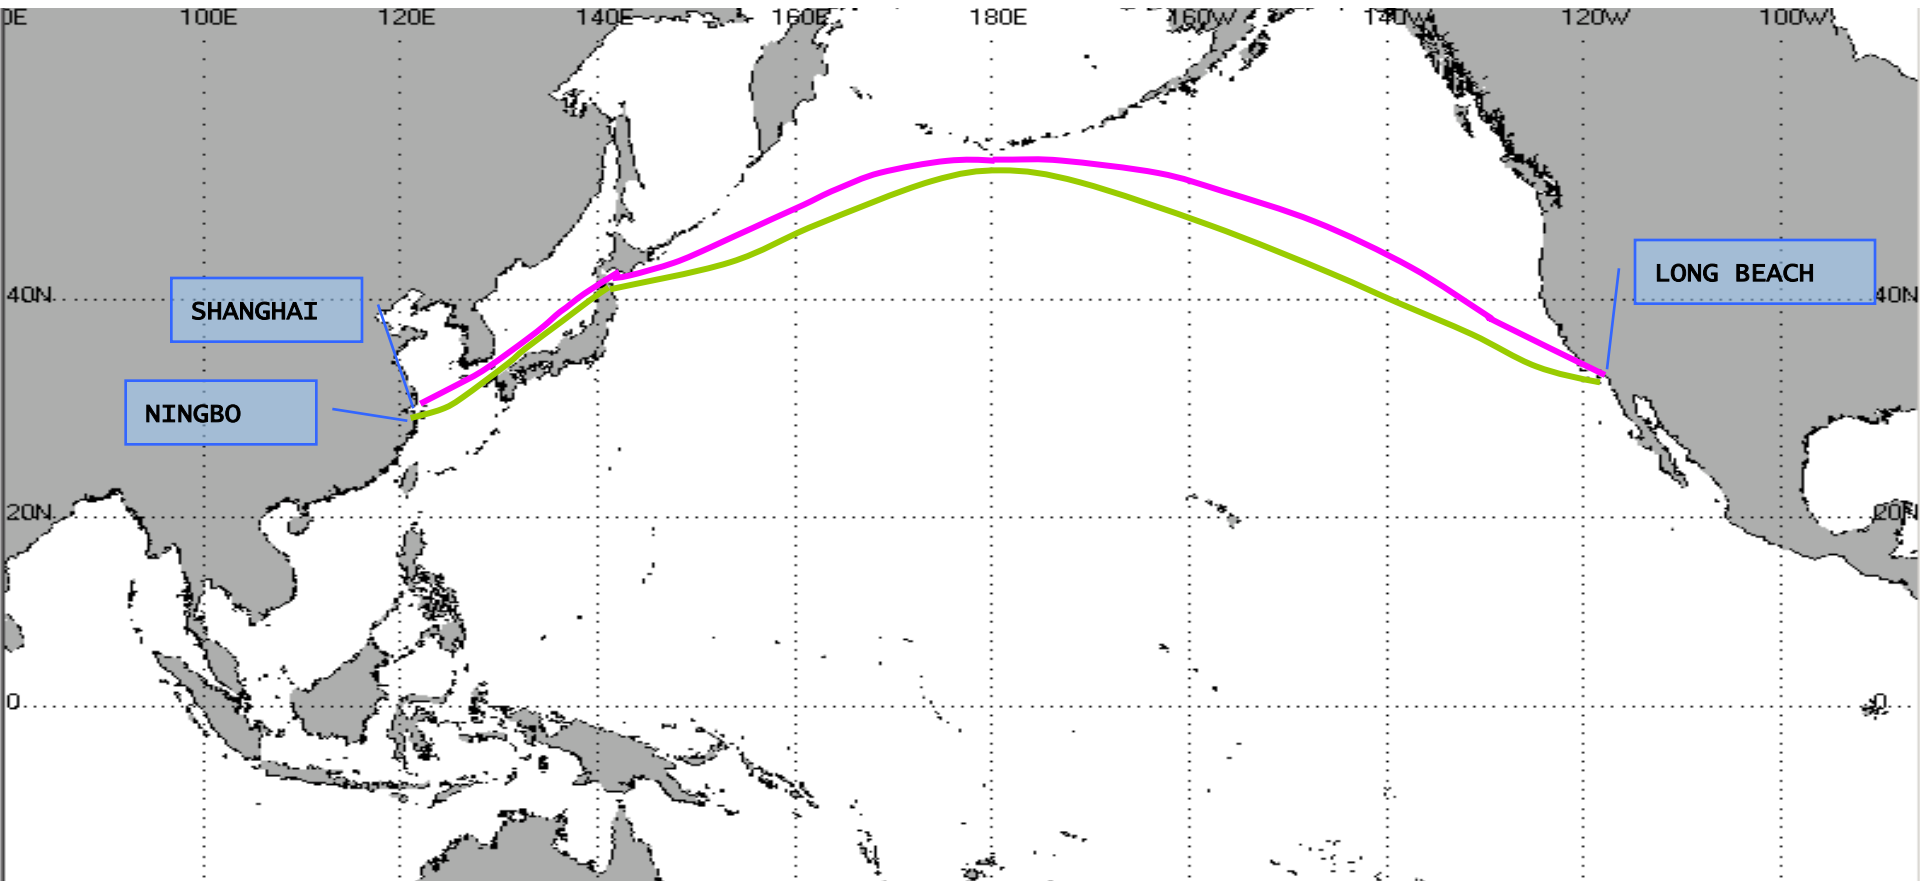

Hainan P O Shipping Co., Ltd.

Central China-USWC service introduction

Shanghai, China

Jul-2010

Brief Introduction

Central China/America West Coast Express Service (CAE).

A new weekly express service from China to USWC, will be launched by Hainan P O Shipping Co., Ltd. from Mid Aug, 2010.

4*2700teus full container vessels.

Average service speed 20.5knots.

Port Rotation

EASTBOUND

WESTBOUND

Terminals & Transit Time

Port	Terminal	ETA	ETD	Transit Time
				USLGB
CNNGB	NBSCT	THU	FRI	12days
CNSHA	WGQ#1	FRI	SAT	11days
USLGB	PCT	WED	THU	-----

Pacific Container Terminal Overview

256 acres

39 Gate Lanes

15 ZPMC Cranes

24,000 feet of Rail Tracks

500 Reefer Plugs

Fully Automated Computer system

30 Minute Truck Turn Time